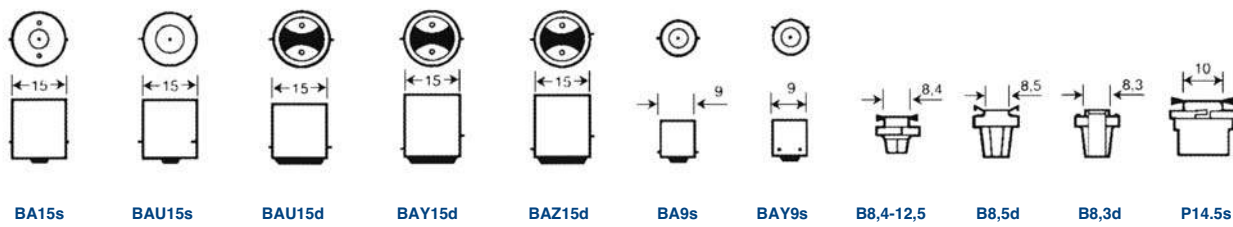

Catálogo de Lâmpadas Automotivas
Magnet Marelli

Índice de Bases