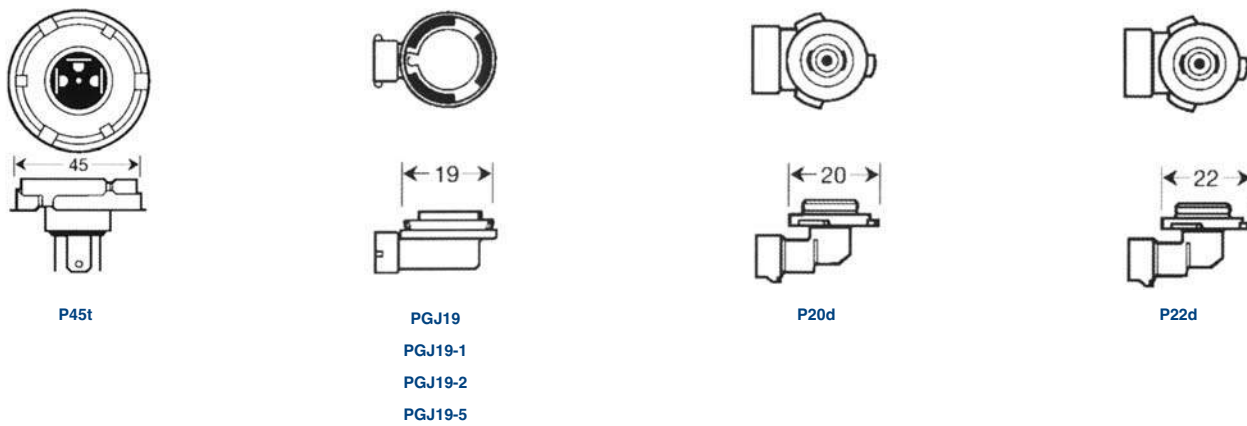

Catálogo de Lâmpadas Automotivas
Magnet Marelli

Índice de Bases