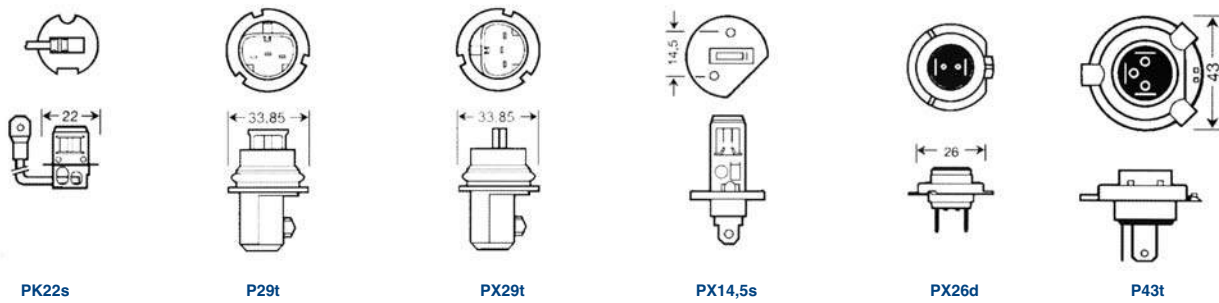

Catálogo de Lâmpadas Automotivas
Magnet Marelli

Índice de Bases